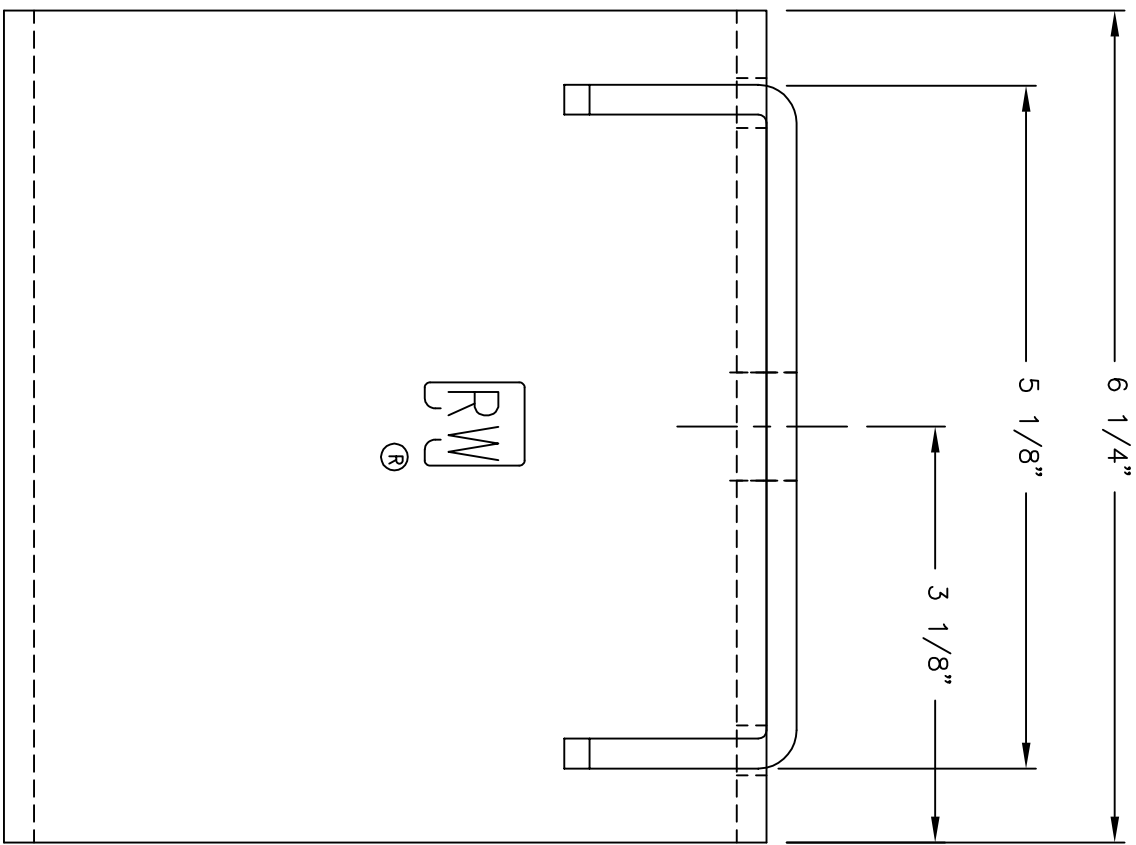

1 3/16 DIA
THRU

0888.00387 - PAINTED
0888.00387ZC-ZINC PLATED