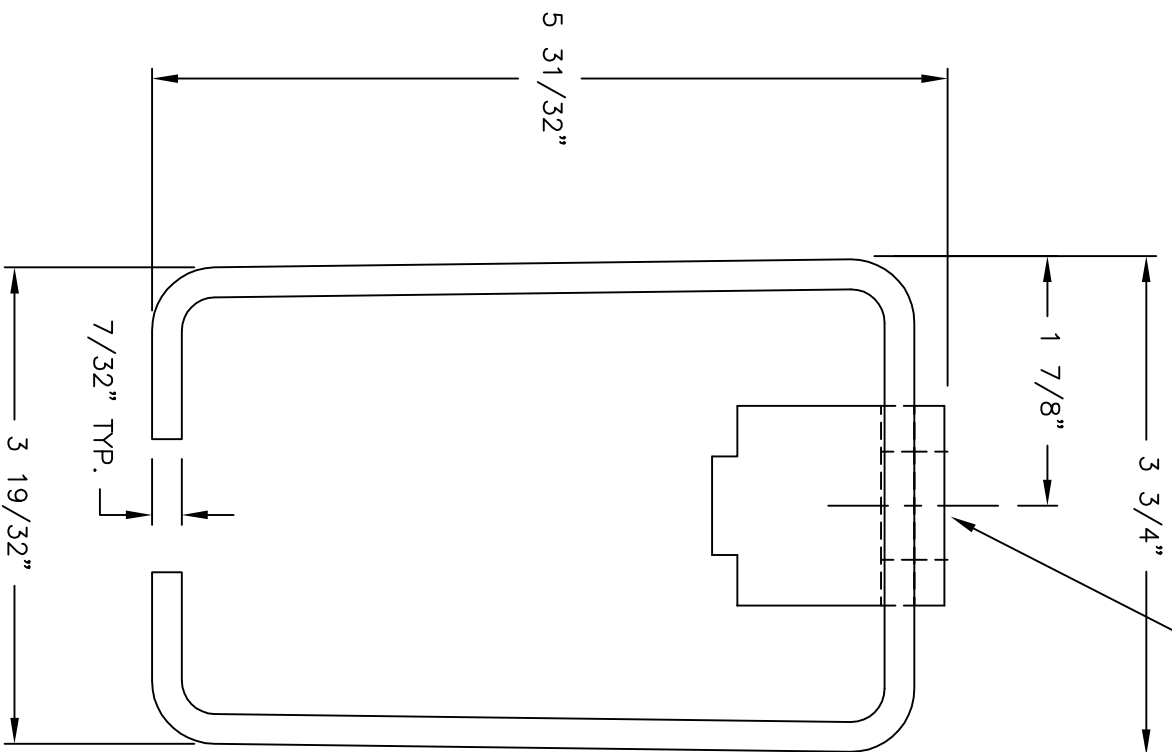

1 3/16 DIA
THRU

0888.00387 - PAINTED
0888.00387ZC-ZINC PLATED