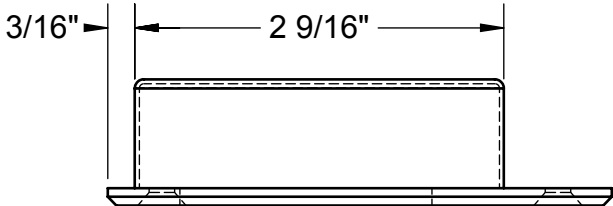

FLUSH PULL, STAINLESS STEEL
PART No. 0072.00001SS

HOLES FOR A #8
 FLAT HEAD SCREW

RICHARDS-WILCOX

600 S. Lake St. Aurora, IL 60506
 800-253-5668 • (630) 897-6951
 richardswilcox.com

DESCRIPTION:
 FLUSH PULL, STAINLESS STEEL

Part No.:
 0072.00001SS

Date:
 7/13/11

Rev.:
 A

NOTICE:
 THIS DRAWING IN DESIGN AND DETAIL IS THE PROPERTY OF RICHARDS-WILCOX. ANY REPRODUCTIONS OF THIS PRINT AND/OR DESIGN WITHOUT THE WRITTEN CONSENT OF RICHARDS-WILCOX IS PROHIBITED.