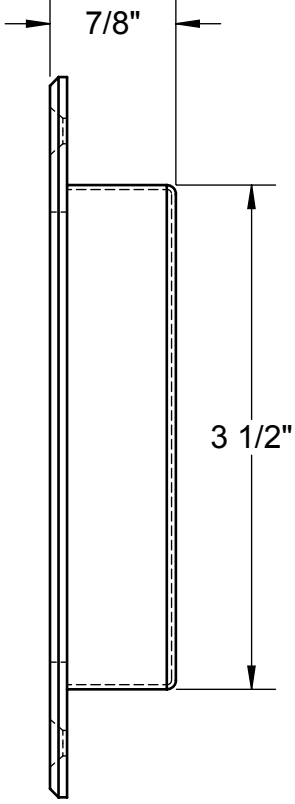

FLUSH PULL, STAINLESS STEEL
PART No. 0072.00001SS

HOLES FOR A #8
 FLAT HEAD SCREW

RICHARDS-WILCOX

600 S. Lake St. Aurora, IL 60506
 800-253-5668 • (630) 897-6951
 richardswilcox.com

DESCRIPTION:
 FLUSH PULL, STAINLESS STEEL

Part No.:
 0072.00001SS

Date:
 7/13/11

Rev.:
 A

NOTICE:
 THIS DRAWING IN DESIGN AND DETAIL IS THE PROPERTY OF RICHARDS-WILCOX. ANY REPRODUCTIONS OF THIS PRINT AND/OR DESIGN WITHOUT THE WRITTEN CONSENT OF RICHARDS-WILCOX IS PROHIBITED.