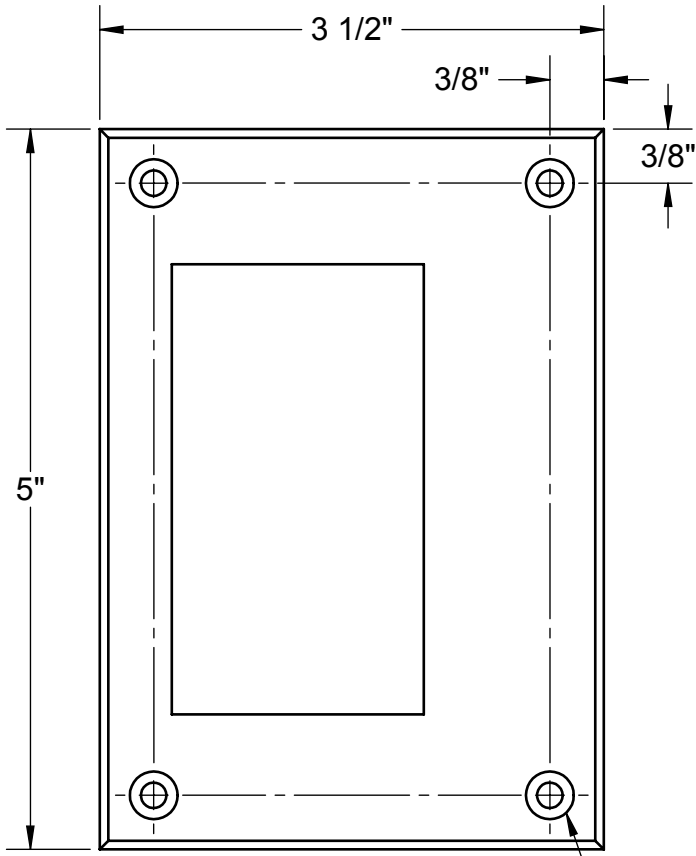

FLUSH PULL, STAINLESS STEEL
PART No. 0072.00001SS

HOLES FOR A #8
 FLAT HEAD SCREW

RICHARDS-WILCOX

600 S. Lake St. Aurora, IL 60506
 800-253-5668 • (630) 897-6951
 richardswilcox.com

DESCRIPTION:
 FLUSH PULL, STAINLESS STEEL

Part No.:
 0072.00001SS

Date:
 7/13/11

Rev.:
 A

NOTICE:
 THIS DRAWING IN DESIGN AND DETAIL IS THE PROPERTY OF RICHARDS-WILCOX. ANY REPRODUCTIONS OF THIS PRINT AND/OR DESIGN WITHOUT THE WRITTEN CONSENT OF RICHARDS-WILCOX IS PROHIBITED.