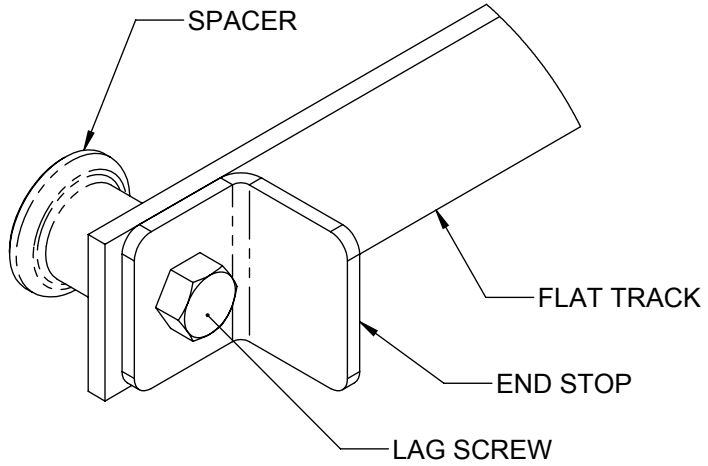

FLAT TRACK WALL SPACER, FLANGE

PART No. 0105.00118

SECTION B-B
SCALE 1 : 1

Application: The flat track wall spacer is needed to space the flat track off the wall 1-3/8".

Spacers need for Flat Track:
 72" lg: 4 spacers
 96" lg: 5 spacers
 120" lg: 6 spacers

Finish: Black powder coat

RICHARDS-WILCOX

DESCRIPTION: FLAT TRACK WALL SPACER, FLANGE

NOTICE:
 THIS DRAWING IN DESIGN AND DETAIL IS THE PROPERTY OF RICHARDS-WILCOX. ANY REPRODUCTIONS OF THIS PRINT AND/OR DESIGN WITHOUT THE WRITTEN CONSENT OF RICHARDS-WILCOX IS PROHIBITED.