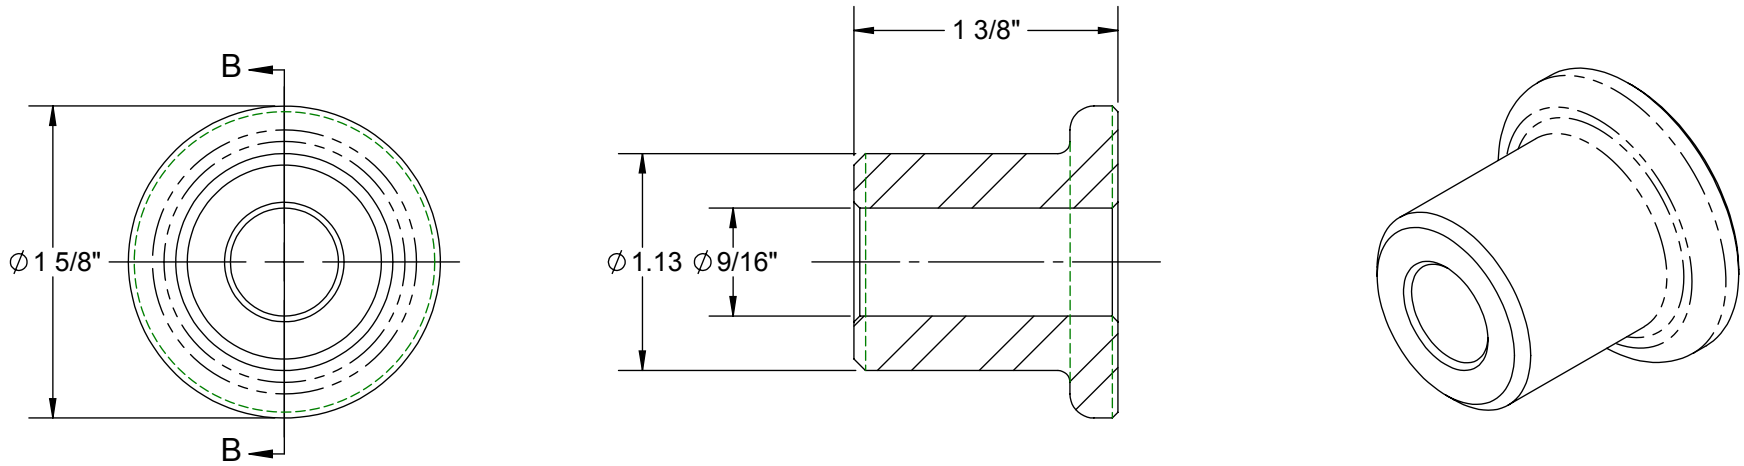

FLAT TRACK WALL SPACER, FLANGE

PART No. 0105.00118

SECTION B-B
SCALE 1 : 1

Application: The flat track wall spacer is needed to space the flat track off the wall 1-3/8".

Spacers need for Flat Track:
 72" lg: 4 spacers
 96" lg: 5 spacers
 120" lg: 6 spacers

Finish: Black powder coat

RICHARDS-WILCOX

DESCRIPTION: FLAT TRACK WALL SPACER, FLANGE

NOTICE:
 THIS DRAWING IN DESIGN AND DETAIL IS THE PROPERTY OF RICHARDS-WILCOX. ANY REPRODUCTIONS OF THIS PRINT AND/OR DESIGN WITHOUT THE WRITTEN CONSENT OF RICHARDS-WILCOX IS PROHIBITED.