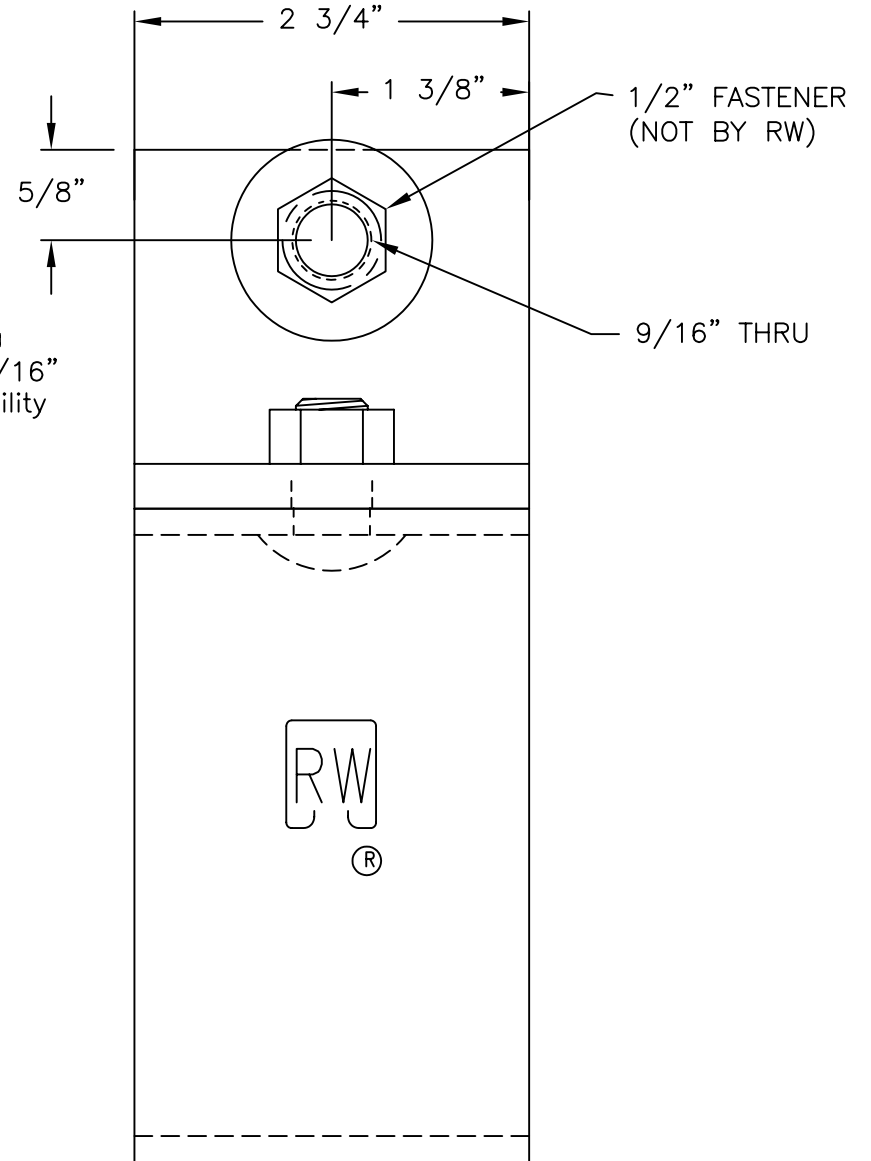

Note: Bracket has a slotted hole for 9/16" horizontal adjustability

0232.00121 - PAINTED  
 0232.00121ZC - ZINC PLATED  
 0232.00121SS - STAINLESS STEEL