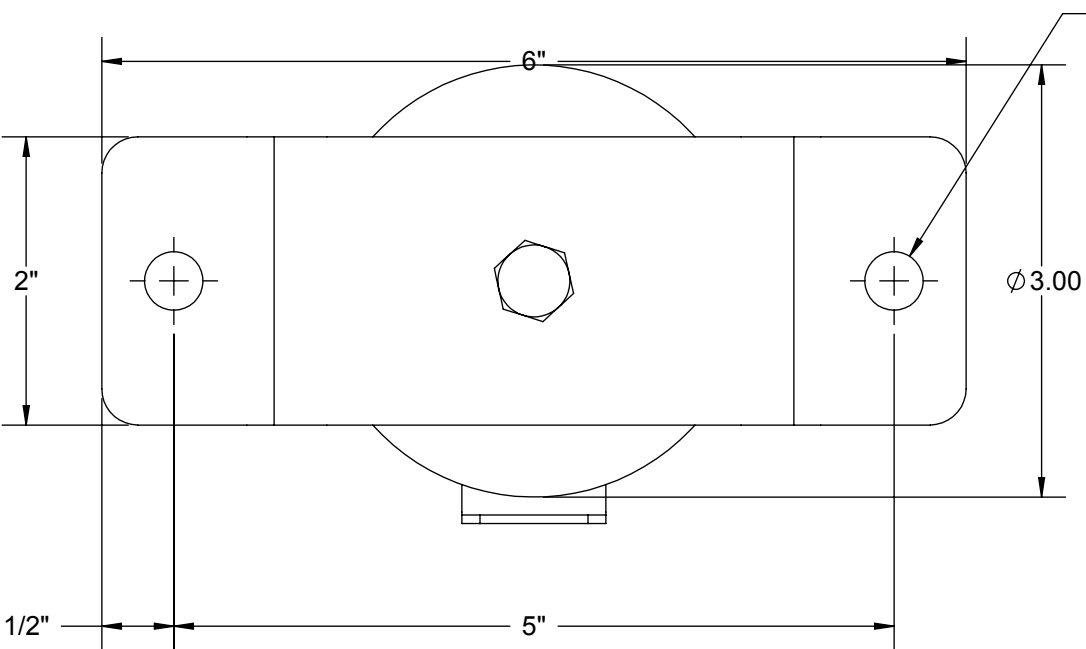

**234 FLUSH MOUNT PULLEY**

PART No. 0234.00020

Ø 3/8" TYP.

Ø 3/16" WIRE ROPE  
(SUPPLIED BY OTHERS)

**RICHARDS-WILCOX**

DESCRIPTION:

234 FLUSH MOUNT PULLEY

**NOTICE:**  
THIS DRAWING IN DESIGN AND DETAIL IS THE PROPERTY OF RICHARDS-WILCOX. ANY REPRODUCTIONS OF THIS PRINT AND/OR DESIGN WITHOUT THE WRITTEN CONSENT OF RICHARDS-WILCOX IS PROHIBITED.

600 S. Lake St. Aurora, IL 60506  
800-253-5668 • (630) 897-6951  
richardswilcox.com

Part No.:  
0234.00020

Date:  
5/4/11

Part Weight:  
1.12

Rev.:  
A