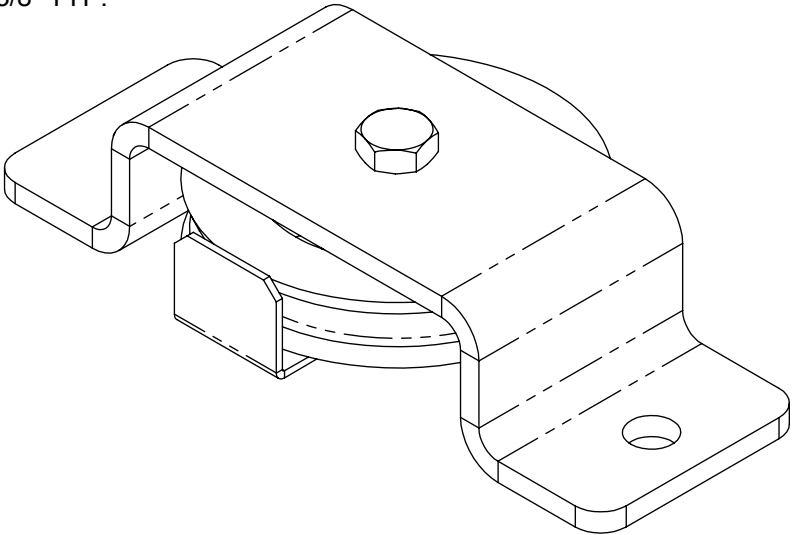

**234 FLUSH MOUNT PULLEY**

PART No. 0234.00020

Ø 3/8" TYP.

Ø 3/16" WIRE ROPE  
(SUPPLIED BY OTHERS)

**RICHARDS-WILCOX**

DESCRIPTION:

234 FLUSH MOUNT PULLEY

**NOTICE:**  
THIS DRAWING IN DESIGN AND DETAIL IS THE PROPERTY OF RICHARDS-WILCOX. ANY REPRODUCTIONS OF THIS PRINT AND/OR DESIGN WITHOUT THE WRITTEN CONSENT OF RICHARDS-WILCOX IS PROHIBITED.

600 S. Lake St. Aurora, IL 60506  
800-253-5668 • (630) 897-6951  
richardswilcox.com

Part No.:  
0234.00020

Date:  
5/4/11

Part Weight:  
1.12

Rev.:  
A