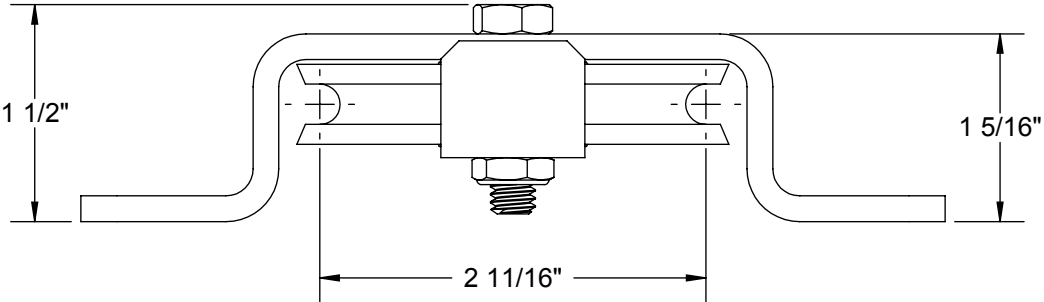

**234 FLUSH MOUNT PULLEY**

PART No. 0234.00020

Ø 3/8" TYP.

Ø 3/16" WIRE ROPE  
(SUPPLIED BY OTHERS)

**RICHARDS-WILCOX**

DESCRIPTION:

234 FLUSH MOUNT PULLEY

**NOTICE:**  
THIS DRAWING IN DESIGN AND DETAIL IS THE PROPERTY OF RICHARDS-WILCOX. ANY REPRODUCTIONS OF THIS PRINT AND/OR DESIGN WITHOUT THE WRITTEN CONSENT OF RICHARDS-WILCOX IS PROHIBITED.

600 S. Lake St. Aurora, IL 60506  
800-253-5668 • (630) 897-6951  
richardswilcox.com

Part No.:  
0234.00020

Date:  
5/4/11

Part Weight:  
1.12

Rev.:  
A