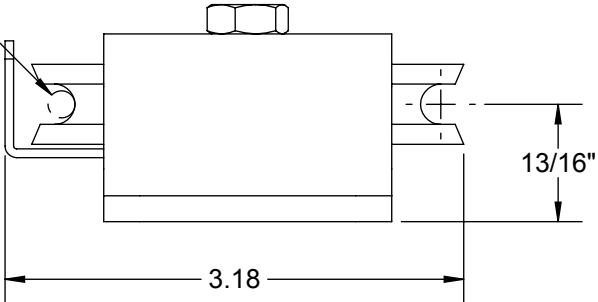

**234 FLUSH MOUNT PULLEY**

PART No. 0234.00020

Ø 3/8" TYP.

Ø 3/16" WIRE ROPE  
(SUPPLIED BY OTHERS)

**RICHARDS-WILCOX**

DESCRIPTION:

234 FLUSH MOUNT PULLEY

**NOTICE:**  
THIS DRAWING IN DESIGN AND DETAIL IS THE PROPERTY OF RICHARDS-WILCOX. ANY REPRODUCTIONS OF THIS PRINT AND/OR DESIGN WITHOUT THE WRITTEN CONSENT OF RICHARDS-WILCOX IS PROHIBITED.

600 S. Lake St. Aurora, IL 60506  
800-253-5668 • (630) 897-6951  
richardswilcox.com

Part No.:  
0234.00020

Date:  
5/4/11

Part Weight:  
1.12

Rev.:  
A