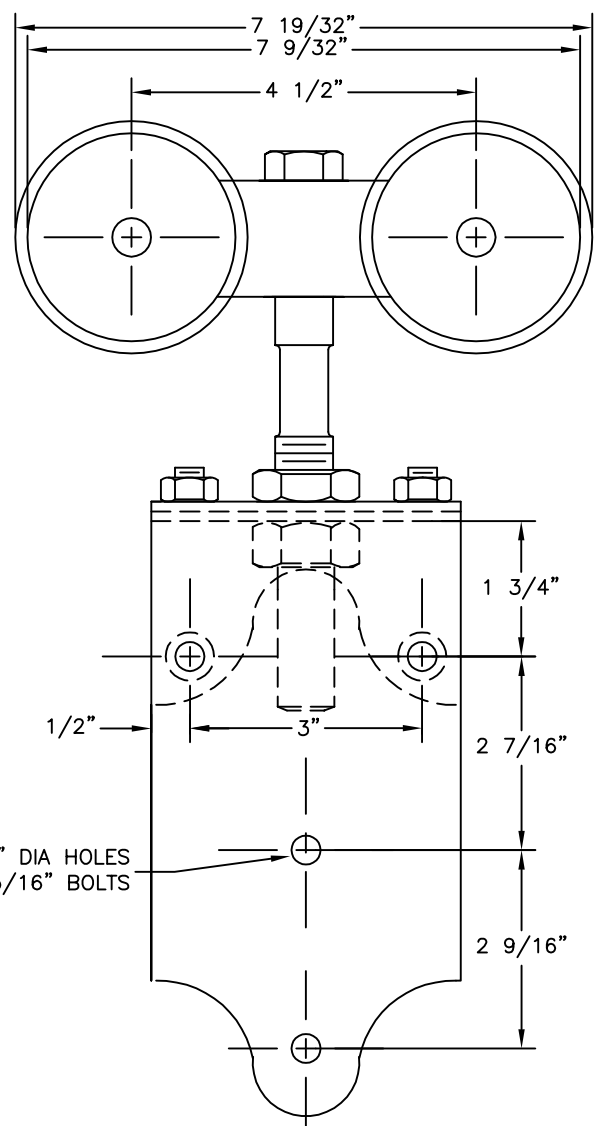

STANDARD HEAD SECTION
USING HANGERS AND
SIDE WALL BRACKETS

NOTE: SOME INSTALLATIONS MAY REQUIRE
BRACKET SHIMS TO PROPERLY ALIGN
THE TRACK.

STANDARD HEAD SECTION
USING HANGERS AND
OVERHEAD BRACKETS

NOTE;
BOLT HAS 2 7/16"
OF THREADS

STANDARD TRUCK
WITH HANGERS