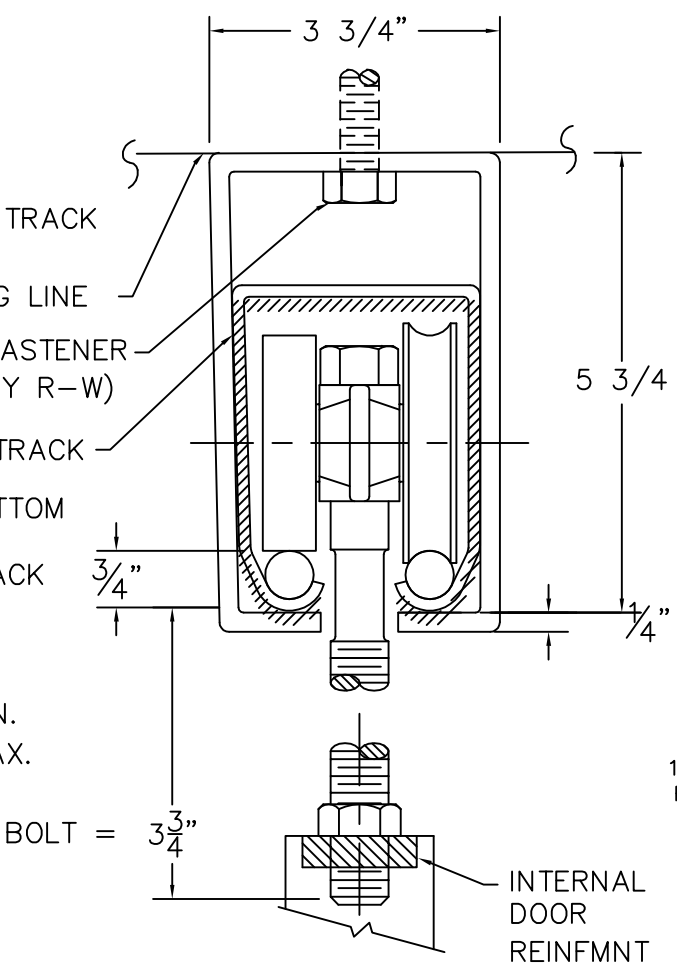

STANDARD HEAD SECTION
USING HANGERS AND
SIDE WALL BRACKETS

NOTE: SOME INSTALLATIONS MAY REQUIRE
BRACKET SHIMS TO PROPERLY ALIGN
THE TRACK.

STANDARD HEAD SECTION
USING HANGERS AND
OVERHEAD BRACKETS

NOTE;
BOLT HAS 2 7/16"
OF THREADS

STANDARD TRUCK
WITH HANGERS