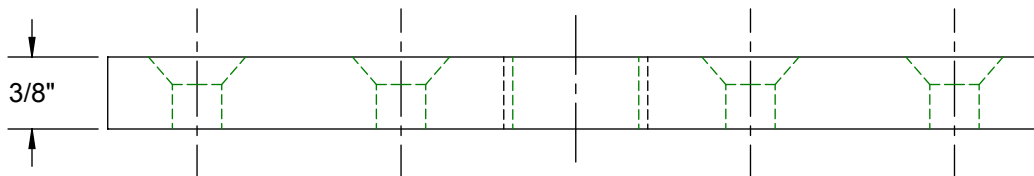

2321 TOP PLATE

PART No. 2321.00013

Application: For wood doors 1-3/4" minimum thickness

Finish: Powder coat

Hardware Included: #14 Screws (6)

RICHARDS-WILCOX

600 S. Lake St. Aurora, IL 60506
800-253-5668 • (630) 897-6951
richardswilcox.com

DESCRIPTION:

2321 TOP PLATE

Part No.:

2321.00013

Date:

12/17/2012

Part Weight:

0.688