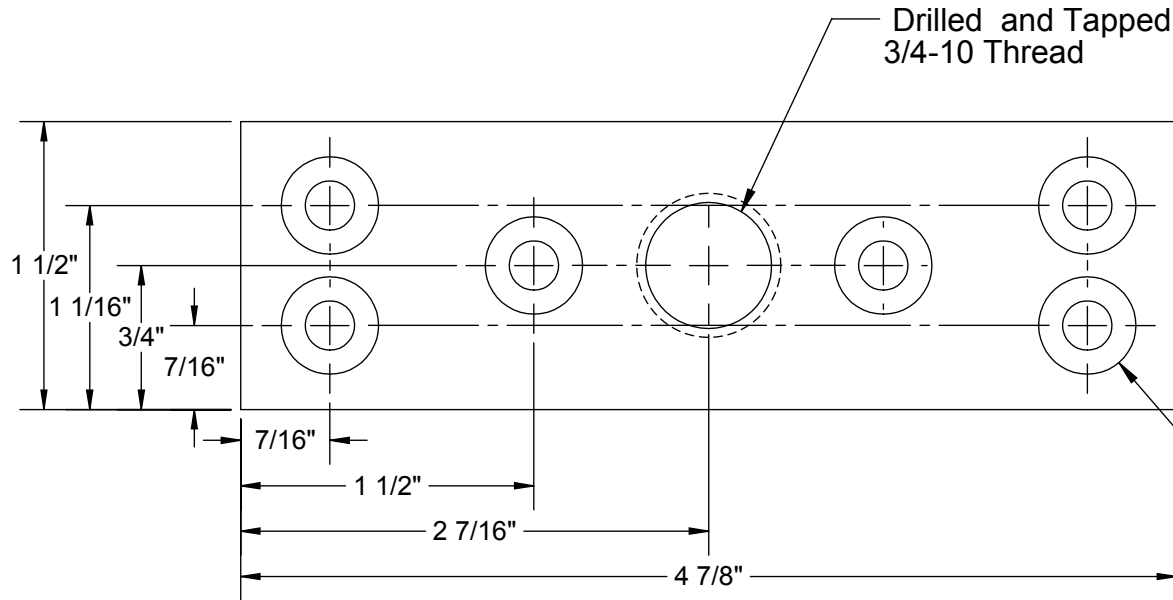

2321 TOP PLATE

PART No. 2321.00013

Application: For wood doors 1-3/4" minimum thickness

Finish: Powder coat

Hardware Included: #14 Screws (6)

RICHARDS-WILCOX

600 S. Lake St. Aurora, IL 60506
800-253-5668 • (630) 897-6951
richardswilcox.com

DESCRIPTION:

2321 TOP PLATE

Part No.:

2321.00013

Date:

12/17/2012

Part Weight:

0.688