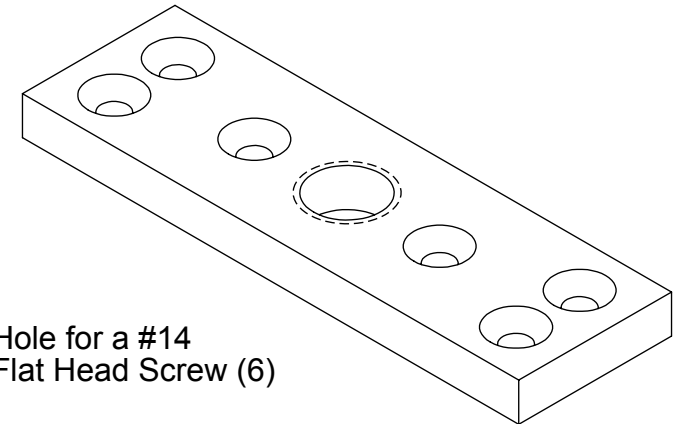

2321 TOP PLATE

PART No. 2321.00013

Application: For wood doors 1-3/4" minimum thickness

Finish: Powder coat

Hardware Included: #14 Screws (6)

RICHARDS-WILCOX

600 S. Lake St. Aurora, IL 60506
800-253-5668 • (630) 897-6951
richardswilcox.com

DESCRIPTION:

2321 TOP PLATE

Part No.:

2321.00013

Date:

12/17/2012

Part Weight:

0.688