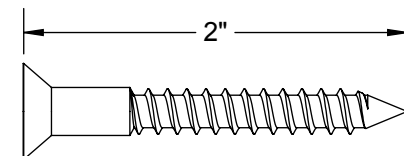

2321 TOP PLATE

PART No. 2321.00013

Application: For wood doors 1-3/4" minimum thickness

Finish: Powder coat

Hardware Included: #14 Screws (6)

RICHARDS-WILCOX

600 S. Lake St. Aurora, IL 60506
800-253-5668 • (630) 897-6951
richardswilcox.com

DESCRIPTION:

2321 TOP PLATE

Part No.:

2321.00013

Date:

12/17/2012

Part Weight:

0.688