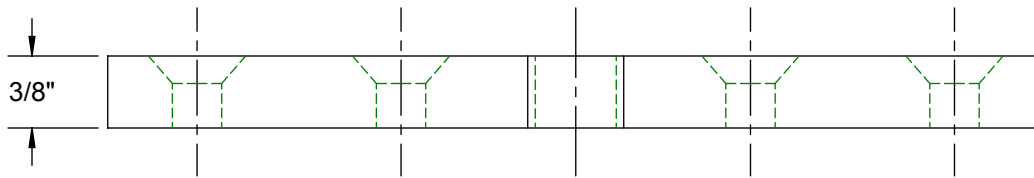

3110 P12 PLATE
 PART No. 3110.00012

PART No.	FINISH
3110.00012	PEBBLE TAN
3110.00012U	NO FINISH
3110.00012SC	SPL PAINT
3110.00012ZC	ZINC PLATE

Hardware Included: #14 Screws (6)

Application: For wood doors 1-3/4" minimum thickness

Finish: See Chart

RICHARDS-WILCOX

600 S. Lake St. Aurora, IL 60506
 800-253-5668 • (630) 897-6951
 richardswilcox.com

DESCRIPTION:

3110 P12 PLATE

Part No.:

3110.00012

Date: