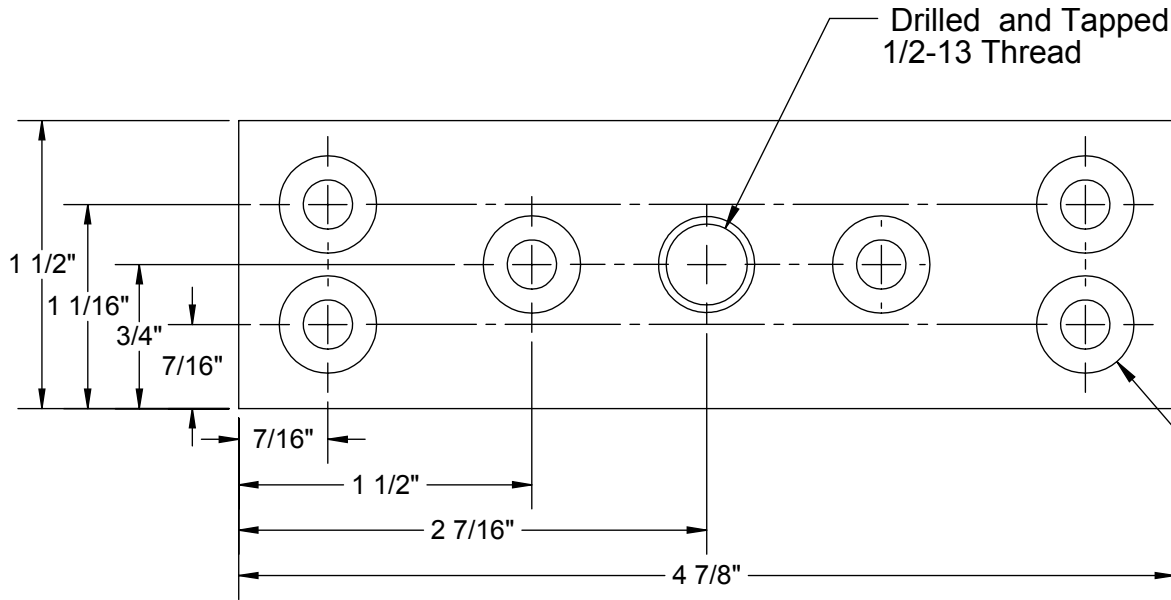

3110 P12 PLATE
 PART No. 3110.00012

PART No.	FINISH
3110.00012	PEBBLE TAN
3110.00012U	NO FINISH
3110.00012SC	SPL PAINT
3110.00012ZC	ZINC PLATE

Hardware Included: #14 Screws (6)

Application: For wood doors 1-3/4" minimum thickness

Finish: See Chart

RICHARDS-WILCOX

600 S. Lake St. Aurora, IL 60506
 800-253-5668 • (630) 897-6951
 richardswilcox.com

DESCRIPTION:

3110 P12 PLATE

Part No.:

3110.00012

Date:

4/13/1992

Part Weight:

0.709

Rev.:

A

NOTICE:

THIS DRAWING IN DESIGN AND DETAIL IS THE PROPERTY OF RICHARDS-WILCOX. ANY REPRODUCTIONS OF THIS PRINT AND/OR DESIGN WITHOUT THE WRITTEN CONSENT OF RICHARDS-WILCOX IS PROHIBITED.