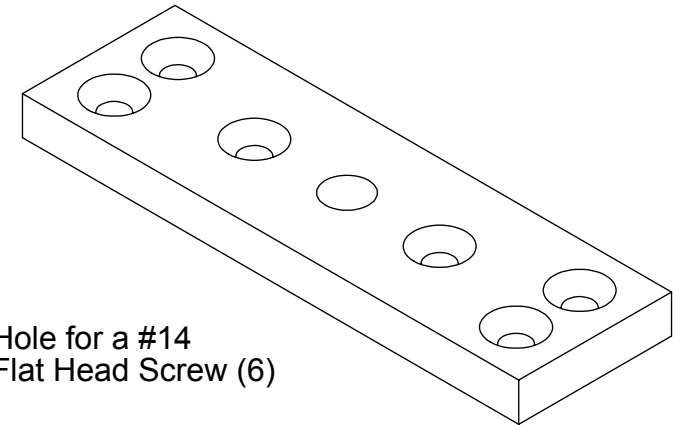

3110 P12 PLATE
 PART No. 3110.00012

PART No.	FINISH
3110.00012	PEBBLE TAN
3110.00012U	NO FINISH
3110.00012SC	SPL PAINT
3110.00012ZC	ZINC PLATE

Hardware Included: #14 Screws (6)

Application: For wood doors 1-3/4" minimum thickness

Finish: See Chart

RICHARDS-WILCOX

600 S. Lake St. Aurora, IL 60506
 800-253-5668 • (630) 897-6951
 richardswilcox.com

DESCRIPTION:

3110 P12 PLATE

Part No.:

3110.00012

Date: