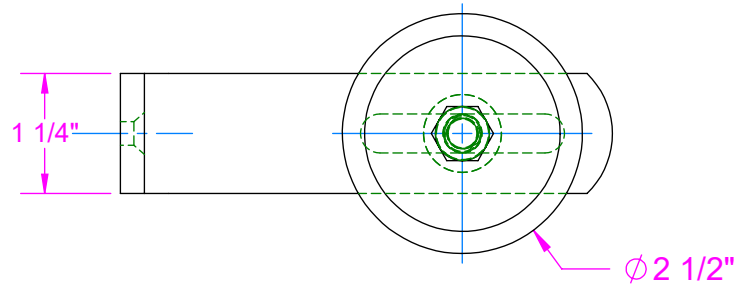

58 P2 GUIDE ROLLER

PART No. 0058.00002

FOR ZINC PLATED PART ADD "ZC" TO THE END OF THE PART NUMBER
FOR STAINLESS STEEL ADD "SS" TO THE END OF THE PART NUMBER

RICHARDS-WILCOX

600 S. Lake St. Aurora, IL 60506
800-253-5668 • (630) 897-6951
richardswilcox.com

DESCRIPTION:

58 P2 GUIDE ROLLER

Part No.:
0058.00002

Date:
8/18/1997

Part Weight:
0.92

Rev.:
E

NOTICE:

THIS DRAWING IN DESIGN AND DETAIL IS THE PROPERTY OF RICHARDS-WILCOX. ANY REPRODUCTIONS OF THIS PRINT AND/OR DESIGN WITHOUT THE WRITTEN CONSENT OF RICHARDS-WILCOX IS PROHIBITED.