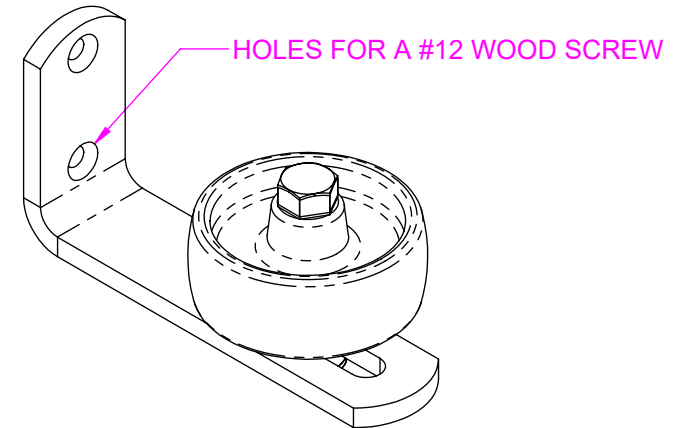

58 P2 GUIDE ROLLER

PART No. 0058.00002

FOR ZINC PLATED PART ADD "ZC" TO THE END OF THE PART NUMBER
FOR STAINLESS STEEL ADD "SS" TO THE END OF THE PART NUMBER

RICHARDS-WILCOX

600 S. Lake St. Aurora, IL 60506
800-253-5668 • (630) 897-6951
richardswilcox.com

DESCRIPTION:

58 P2 GUIDE ROLLER

Part No.:
0058.00002

Date:
8/18/1997

Part Weight:
0.92

Rev.:
E

NOTICE:

THIS DRAWING IN DESIGN AND DETAIL IS THE PROPERTY OF RICHARDS-WILCOX. ANY REPRODUCTIONS OF THIS PRINT AND/OR DESIGN WITHOUT THE WRITTEN CONSENT OF RICHARDS-WILCOX IS PROHIBITED.