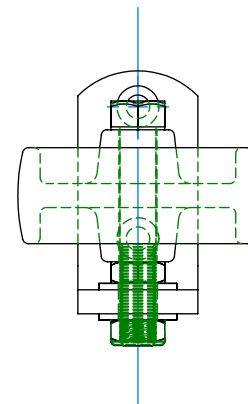

58 P2 GUIDE ROLLER

PART No. 0058.00002

FOR ZINC PLATED PART ADD "ZC" TO THE END OF THE PART NUMBER
FOR STAINLESS STEEL ADD "SS" TO THE END OF THE PART NUMBER

RICHARDS-WILCOX

600 S. Lake St. Aurora, IL 60506
800-253-5668 • (630) 897-6951
richardswilcox.com

DESCRIPTION:

58 P2 GUIDE ROLLER

Part No.:
0058.00002

Date:
8/18/1997

Part Weight:
0.92

Rev.:
E

NOTICE:

THIS DRAWING IN DESIGN AND DETAIL IS THE PROPERTY OF RICHARDS-WILCOX. ANY REPRODUCTIONS OF THIS PRINT AND/OR DESIGN WITHOUT THE WRITTEN CONSENT OF RICHARDS-WILCOX IS PROHIBITED.