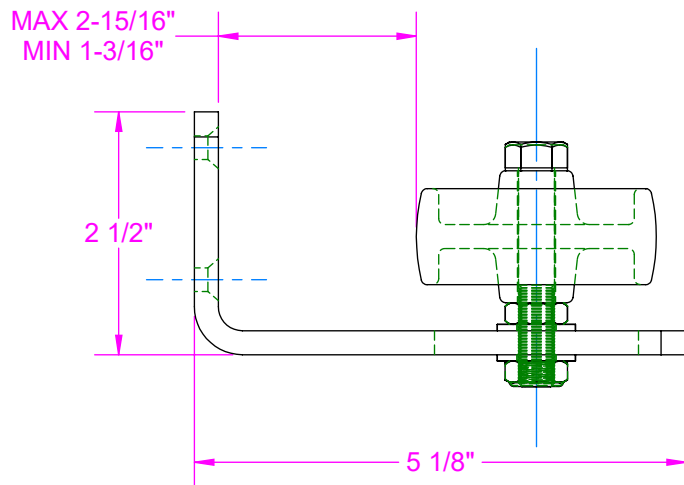

58 P2 GUIDE ROLLER

PART No. 0058.00002

FOR ZINC PLATED PART ADD "ZC" TO THE END OF THE PART NUMBER
FOR STAINLESS STEEL ADD "SS" TO THE END OF THE PART NUMBER

RICHARDS-WILCOX

600 S. Lake St. Aurora, IL 60506
800-253-5668 • (630) 897-6951
richardswilcox.com

DESCRIPTION:

58 P2 GUIDE ROLLER

Part No.:
0058.00002

Date:
8/18/1997

Part Weight:
0.92

Rev.:
E

NOTICE:

THIS DRAWING IN DESIGN AND DETAIL IS THE PROPERTY OF RICHARDS-WILCOX. ANY REPRODUCTIONS OF THIS PRINT AND/OR DESIGN WITHOUT THE WRITTEN CONSENT OF RICHARDS-WILCOX IS PROHIBITED.